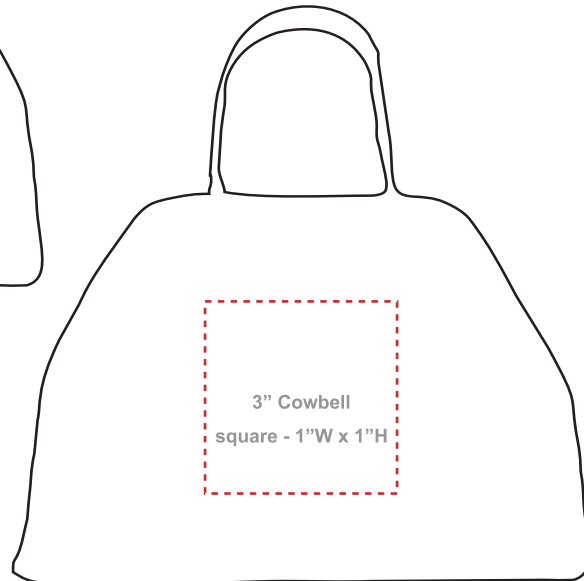

# Cowbells

Imprint Method: Pad Print

- Product size = 3".
- Standard Side #1 = 1"H x 1"W.
- Standard Side #2 = 1"H x 1"W.

## Side 1

## Side 2

**2 spot color max.**

DUE TO OUR PRINTING PROCESS, EXACT REGISTRATION IS IMPOSSIBLE. PLEASE BE AWARE THAT THE SEPARATE COLORS MAY MOVE IN ANY DIRECTION OR ANGLE. NO TWO PRODUCTS WILL PRINT IDENTICALLY.

**Actual Size**